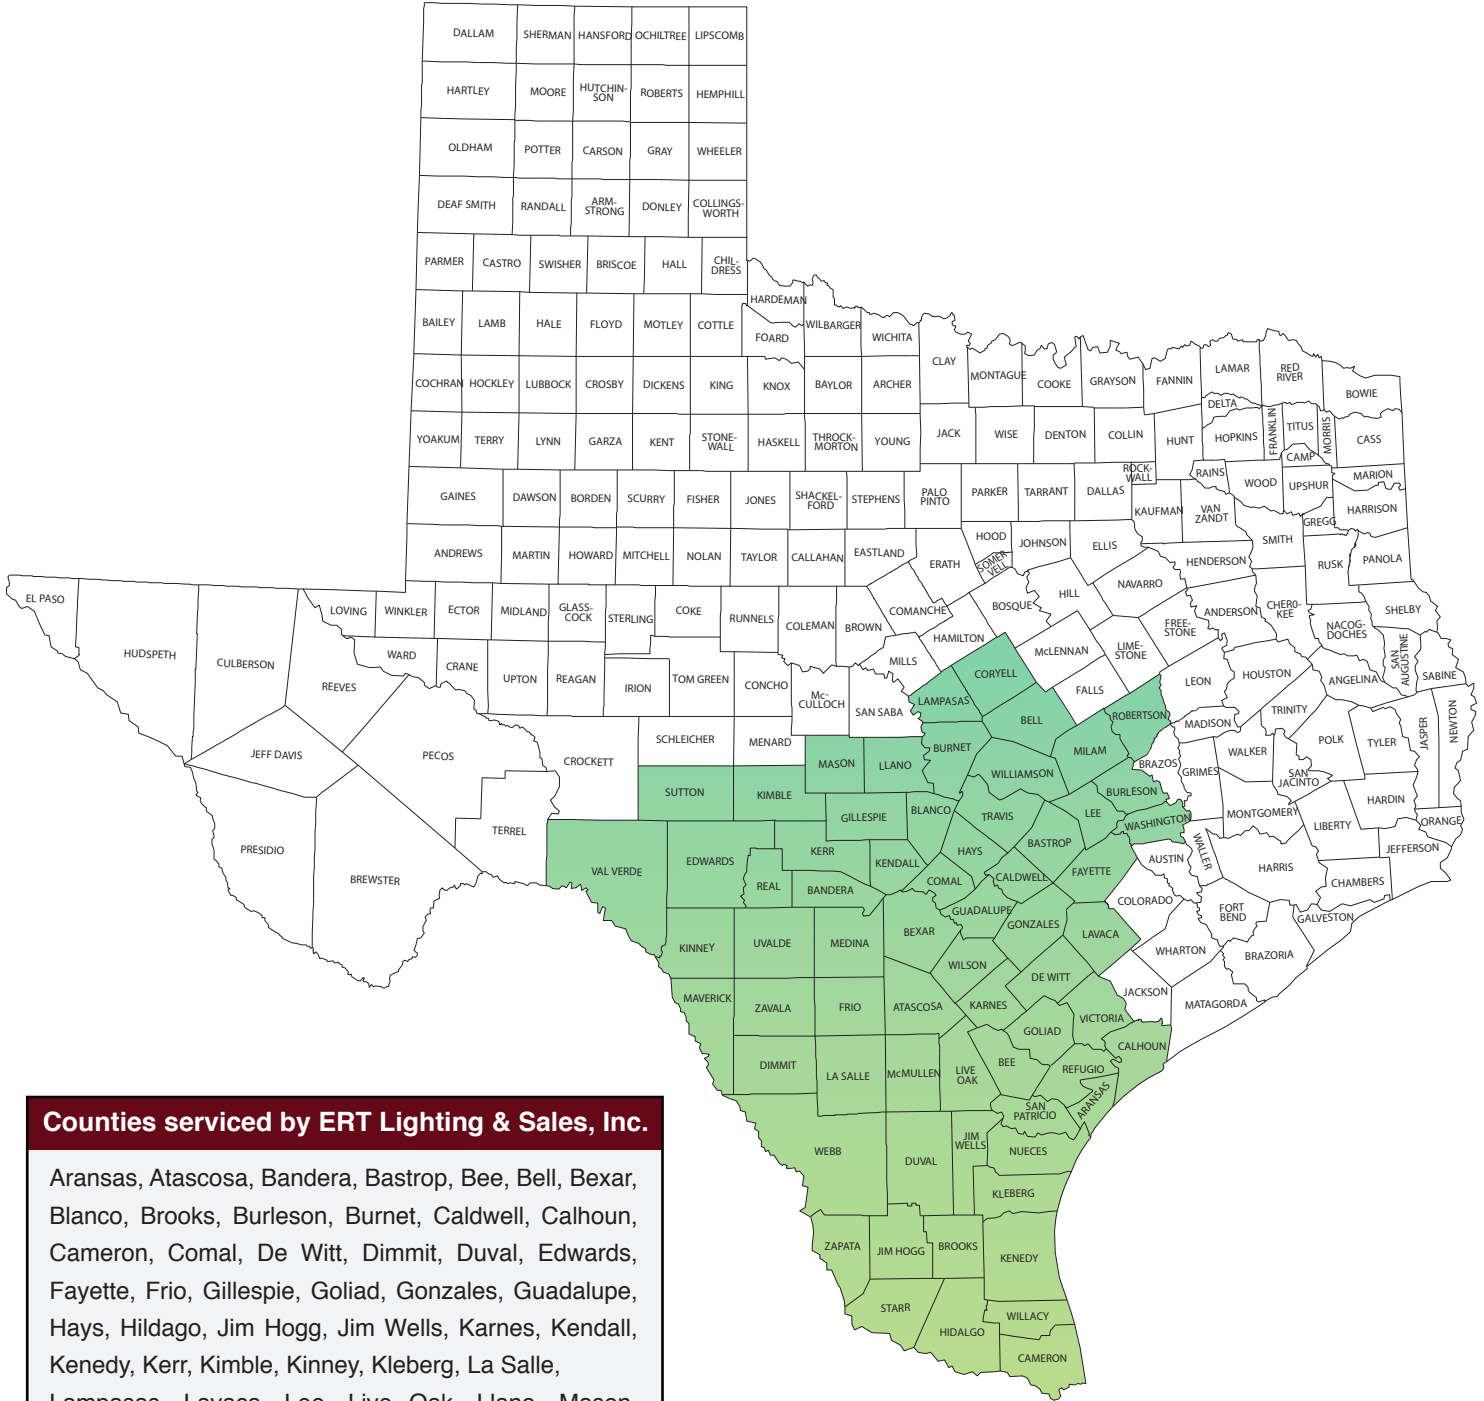

Lighting & Sales, Inc

Counties serviced by ERT Lighting & Sales, Inc.

Aransas, Atascosa, Bandera, Bastrop, Bee, Bell, Bexar, Blanco, Brooks, Burleson, Burnet, Caldwell, Calhoun, Cameron, Comal, De Witt, Dimmit, Duval, Edwards, Fayette, Frio, Gillespie, Goliad, Gonzales, Guadalupe, Hays, Hildago, Jim Hogg, Jim Wells, Karnes, Kendall, Kenedy, Kerr, Kimble, Kinney, Kleberg, La Salle, Lampasas, Lavaca, Lee, Live Oak, Llano, Mason, Maverick, McMullen, Medina, Milam, Nueces, Real, Refugio, Robertson, San Patricio, Starr, Sutton, Travis, Uvalde, Val Verde, Victoria, Washington, Webb, Willacy, Williamson, Wilson, Zapata, Zavala