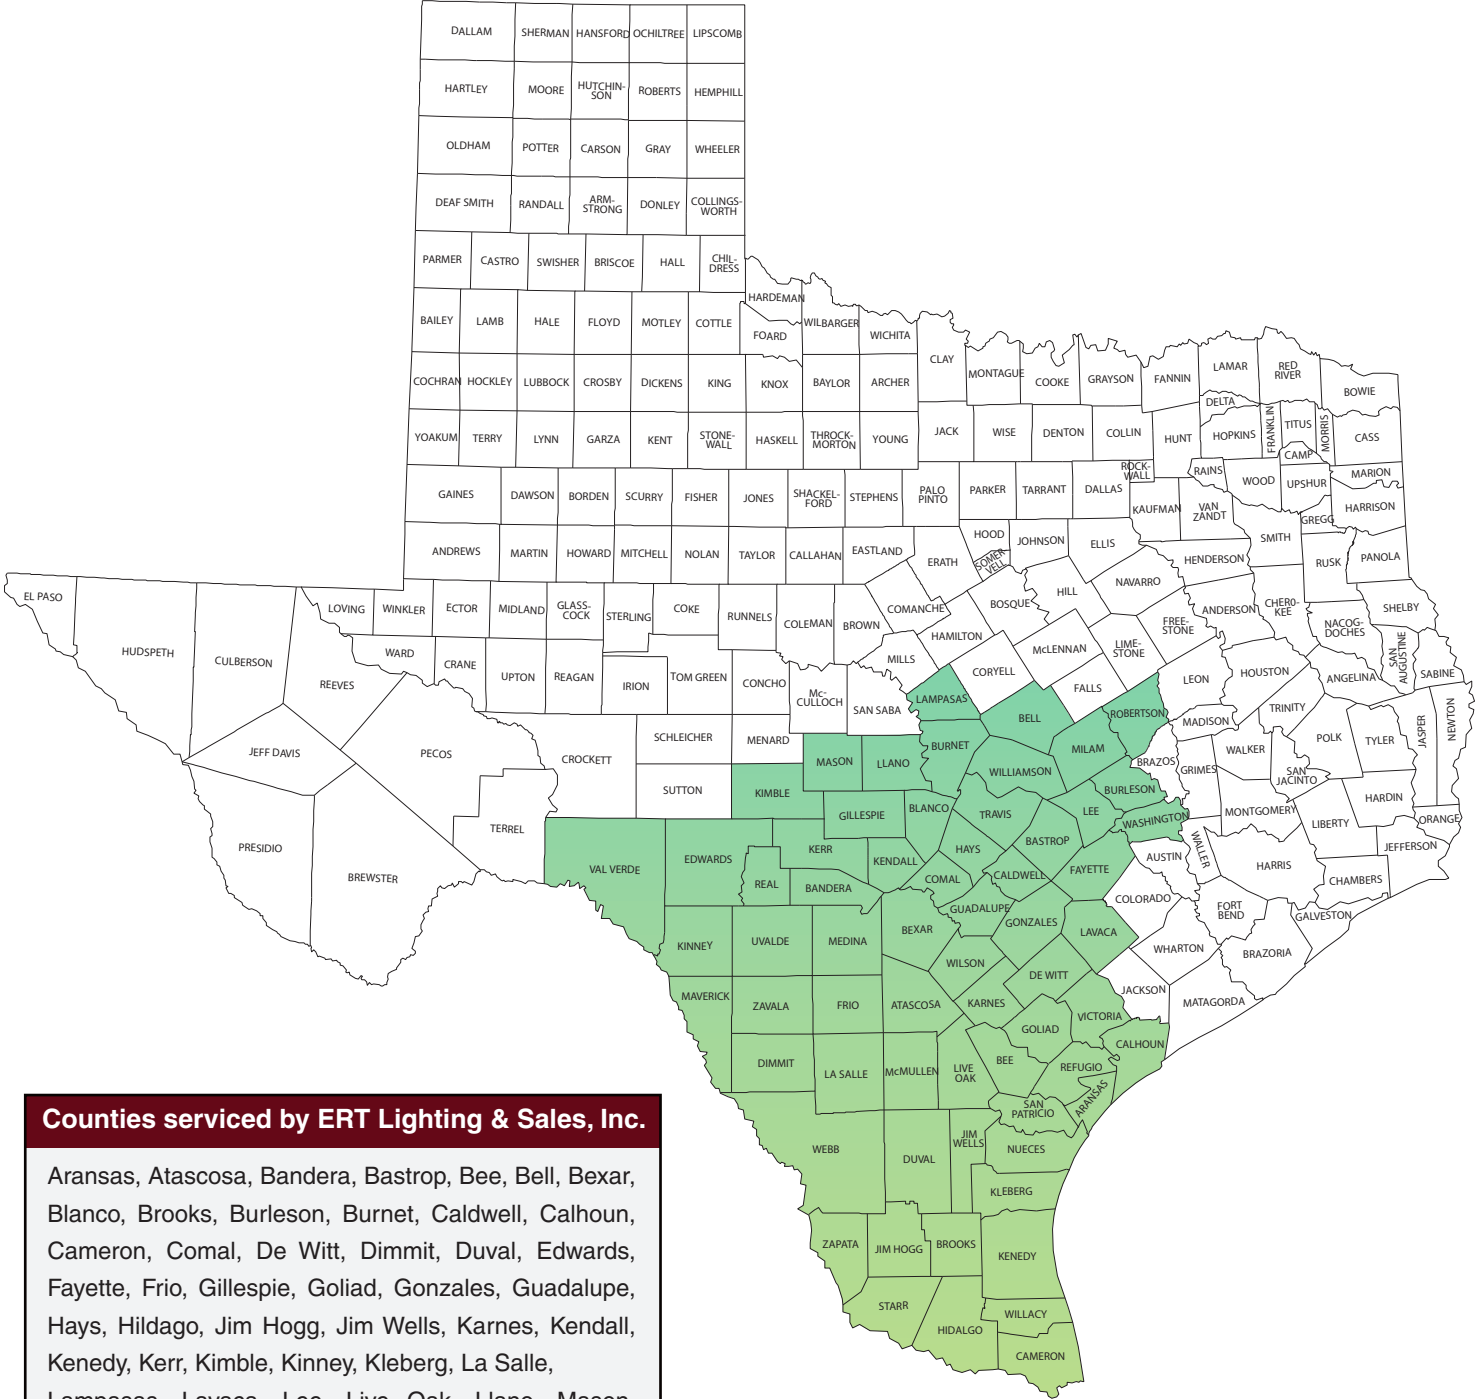

Lighting & Sales, Inc

Counties serviced by ERT Lighting & Sales, Inc.

Aransas, Atascosa, Bandera, Bastrop, Bee, Bell, Bexar, Blanco, Brooks, Burleson, Burnet, Caldwell, Calhoun, Cameron, Comal, De Witt, Dimmit, Duval, Edwards, Fayette, Frio, Gillespie, Goliad, Gonzales, Guadalupe, Hays, Hildago, Jim Hogg, Jim Wells, Karnes, Kendall, Kenedy, Kerr, Kimble, Kinney, Kleberg, La Salle, Lampasas, Lavaca, Lee, Live Oak, Llano, Mason, Maverick, McMullen, Medina, Milam, Nueces, Real, Refugio, Robertson, San Patricio, Starr, Sutton, Travis, Uvalde, Val Verde, Victoria, Washington, Webb, Willacy, Williamson, Wilson, Zapata, Zavala